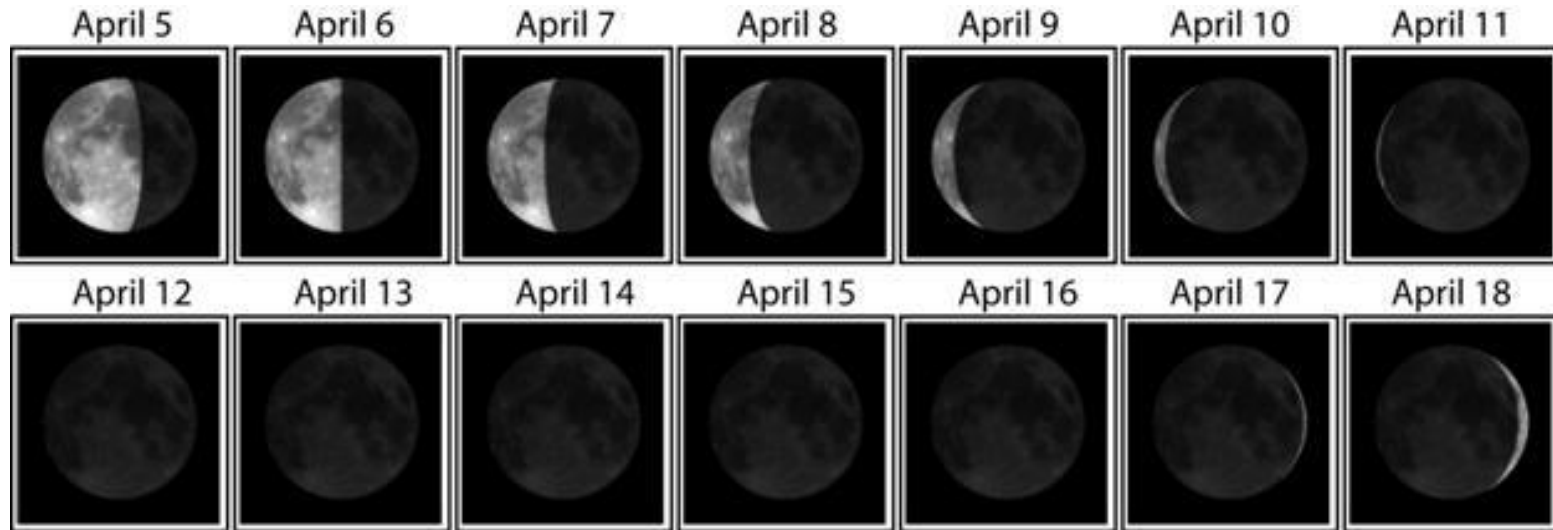

Change

To become different